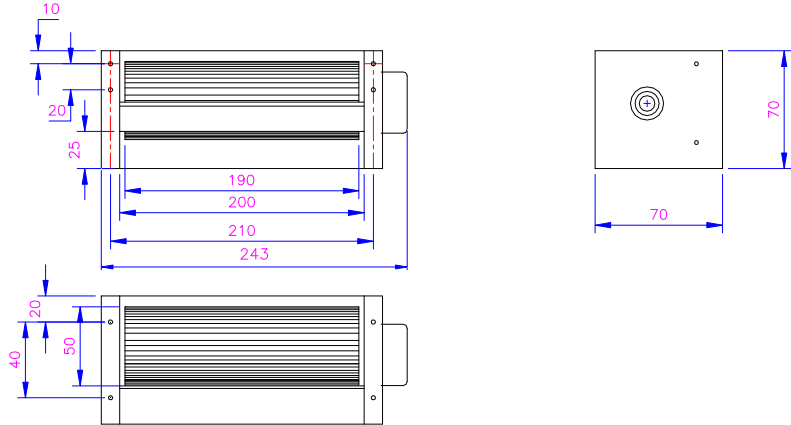

XJH50190

XJHFAN

Bearing Type: Ball/Sleeve bearing

Air Flow: 88CFM

规格型号 P/N	电压 Rating Voltage(DC)	电流 Power Current (AMP)	功率 Power Consumption (WATTS)	轴承 Bearing Ball Sleeve	转速 Speed (RPM)	风量 Air Flow (CFM)	噪声 Noise (dBA)
XJH50190-DC12	12	0.32	4.0	S	2000	70	33
XJH50190-DC24	24	0.16	4.0	S	1950	68	33
XJH50190-DC12	12	0.32	4.0	B	2000	70	33
XJH50190-DC24	24	0.16	4.0	B	1950	68	33
47-50190-DC24	24	0.40	9.6	B	2500	88	45
47-50190-DC12	12	0.80	9.6	B	2500	88	45