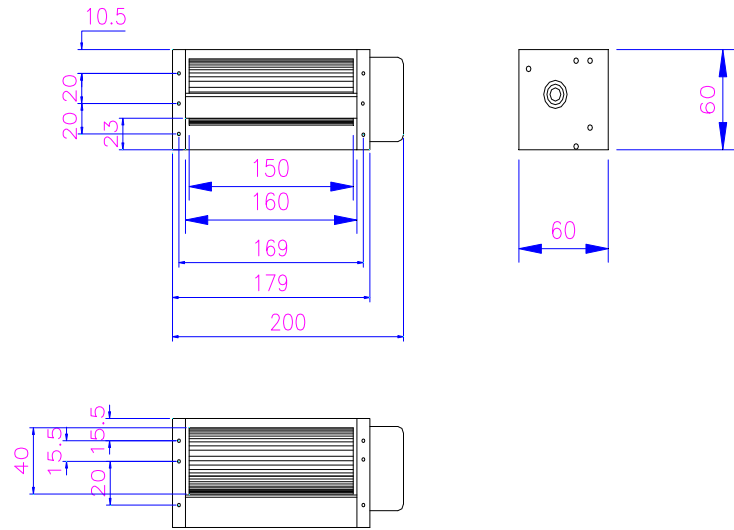

# XJHFAN

Bearing Type: Ball/Sleeve bearing

Air Flow: 43CFM

规格型号 P/N	电压 Rating Voltage(DC)	电流 Power Current (AMP)	功率 Power Consumption (WATTS)	轴承 Bearing Ball Sleeve	转速 Speed (RPM)	风量 Air Flow (CFM)	噪声 Noise (dBA)
XJH40150-DC12	12	0.31	4.0	S	2200	31	33
XJH40150-DC24	24	0.15	4.0	S	2150	30	33
XJH40150-DC12	12	0.31	4.0	B	2200	31	33
XJH40150-DC24	24	0.15	4.0	B	2100	30	33
47-40150-DC24	24	0.35	8.4	B	3200	43	40
47-40150-DC12	12	0.65	7.8	B	3200	43	40