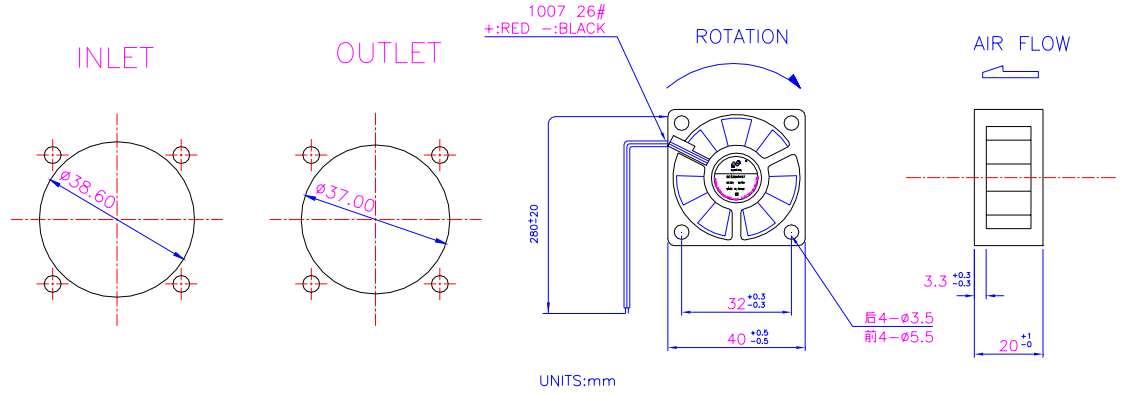

40 × 40 × 20 mm

XJHFAN

Bearing Type: Ball/Sleeve bearing

Air Flow: 6~10CFM

编号 Model	电压 Rating Voltage(VDC)	电流 Power Current ( AMP )	功率 Power Consumption ( WATTS )	轴承 Bearing Ball Sleeve	转速 Speed ( RPM )	风量 Air Flow ( CFM )	风压 Static Pressure ( Inch-H <sub>2</sub> O )	噪声 Noise ( dBA )
DC1204PKS1	12	0.10	1.2	S	7200	8.5	0.21	26
DC1204PKS2	12	0.06	0.8	S	6200	7.5	0.16	22
DC1204PKS3	12	0.06	0.7	S	5200	6.3	0.11	19
DC1204PKB1	12	0.10	1.2	B	7400	9	0.22	28
DC1204PKB2	12	0.06	0.8	B	6500	8	0.17	23
DC1204PKB3	12	0.05	0.6	B	5400	6.5	0.12	20
DC2404PKS2	24	0.05	1.2	S	6000	6.5	0.12	20
DC2404PKS3	24	0.03	0.8	S	4500	5.2	0.08	23
DC2404PKB2	24	0.04	1.0	B	6500	8	0.17	23
DC2404PKB3	24	0.03	0.7	B	5000	6	0.11	21